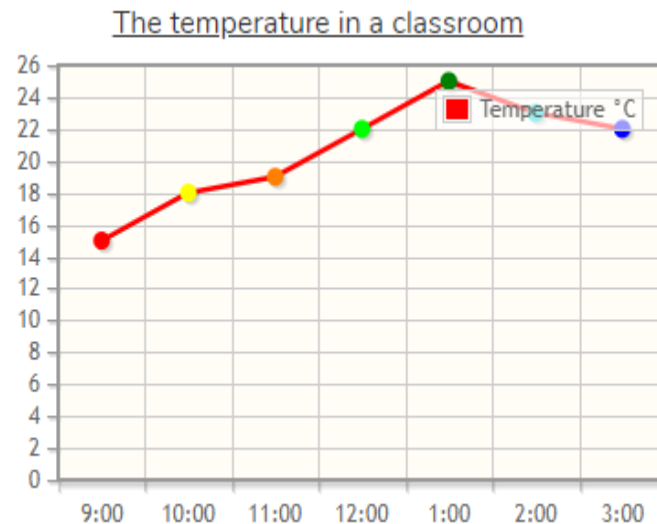

How can spreadsheets be helpful?

Word	Definition
Formula	An instruction to perform a mathematical equation from
Line Graph	A type of chart used to show information over time using straight lines
Shortcut	A combination of keys pressed to perform a specific outcome
Efficient	Functioning in the best possible manner with the least waste of time and

Ctrl X - to cut Ctrl C - to copy Ctrl V - to paste

We are going to be using keyboard shortcuts to help us to be more efficient.

Here are some buttons that we will use to help our spreadsheet be more helpful.

Class 4J Playground temperature record

Time	Temperature (°C)
9:00	15
10:00	18
11:00	19
12:00	22
13:00	25
14:00	23
15:00	22

Here is a set of data that we can input into a spreadsheet. Why might this be helpful? What can use this data for?

Which axis would represent the time and which would represent the temperature? Is there a way that we could use the data to check?

Budget: A budget is a set amount of money that someone has to spend on something. For example a £100 budget for buying everything for a party.